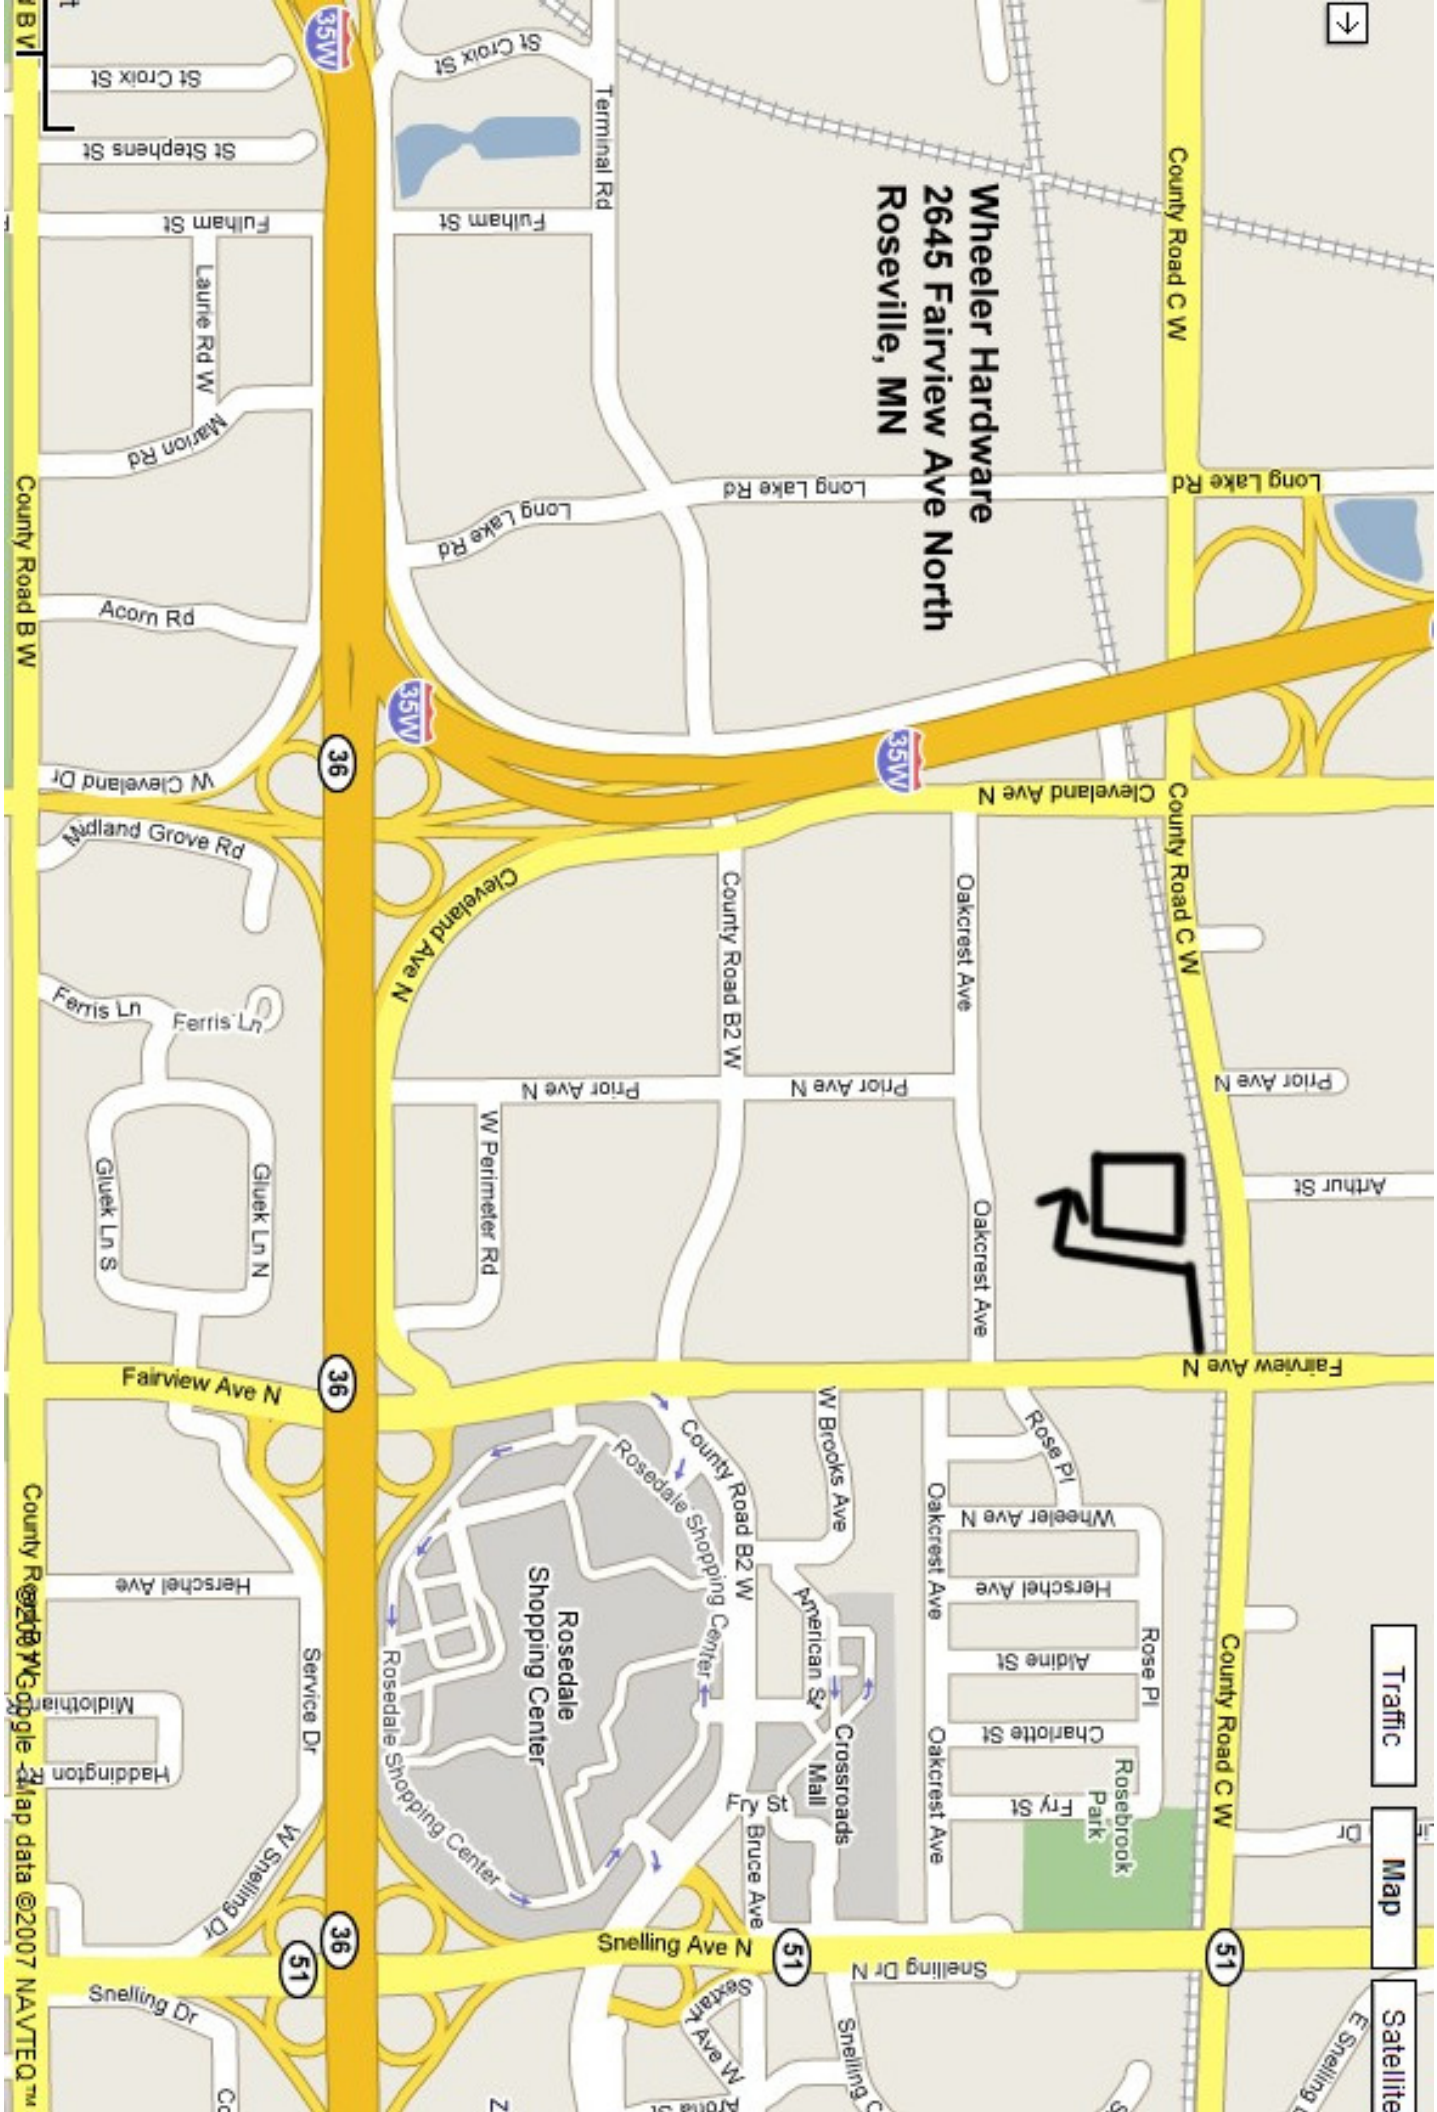

Traffic

Map

**Wheeler Hardware**  
2645 Fairview Ave North  
Roseville, MN

**Wheeler Hardware**  
**2645 Fairview Ave North**  
**Roseville, MN**

Traffic

Map

Satellite