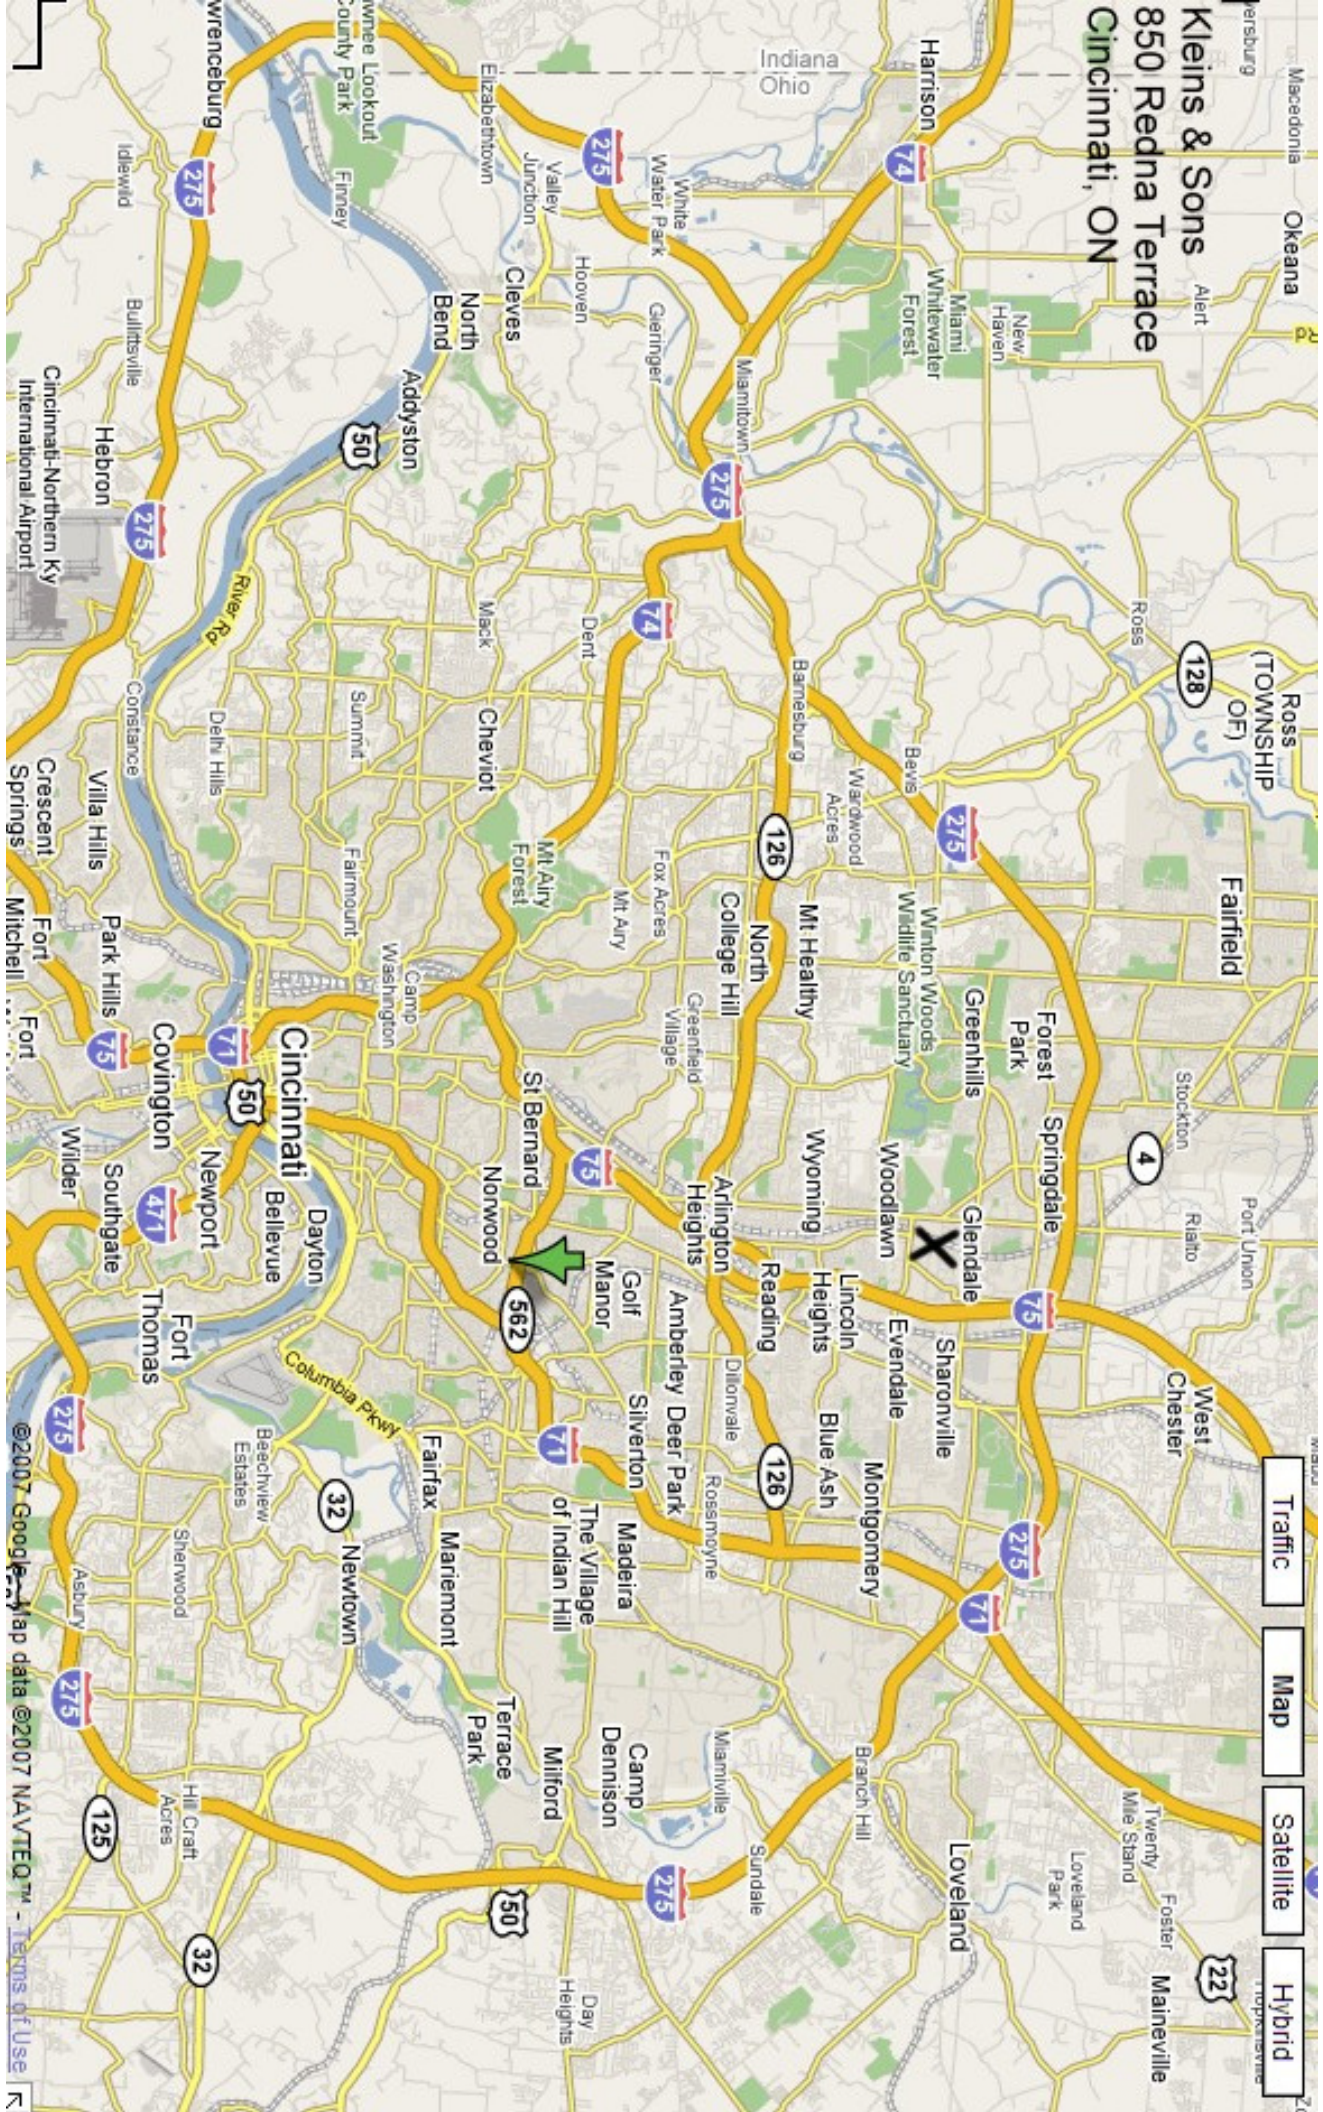

Kleins & Sons
850 Redna Terrace
Cincinnati, ON

- Traffic
- Map
- Satellite
- Hybrid

Traffic

Map

Satellite

Hy

Kleins & Sons
850 Redna Terrace
Cincinnati, ON

©2007 Google - Map data ©2007 NAVTEQ™ - Terms of Service