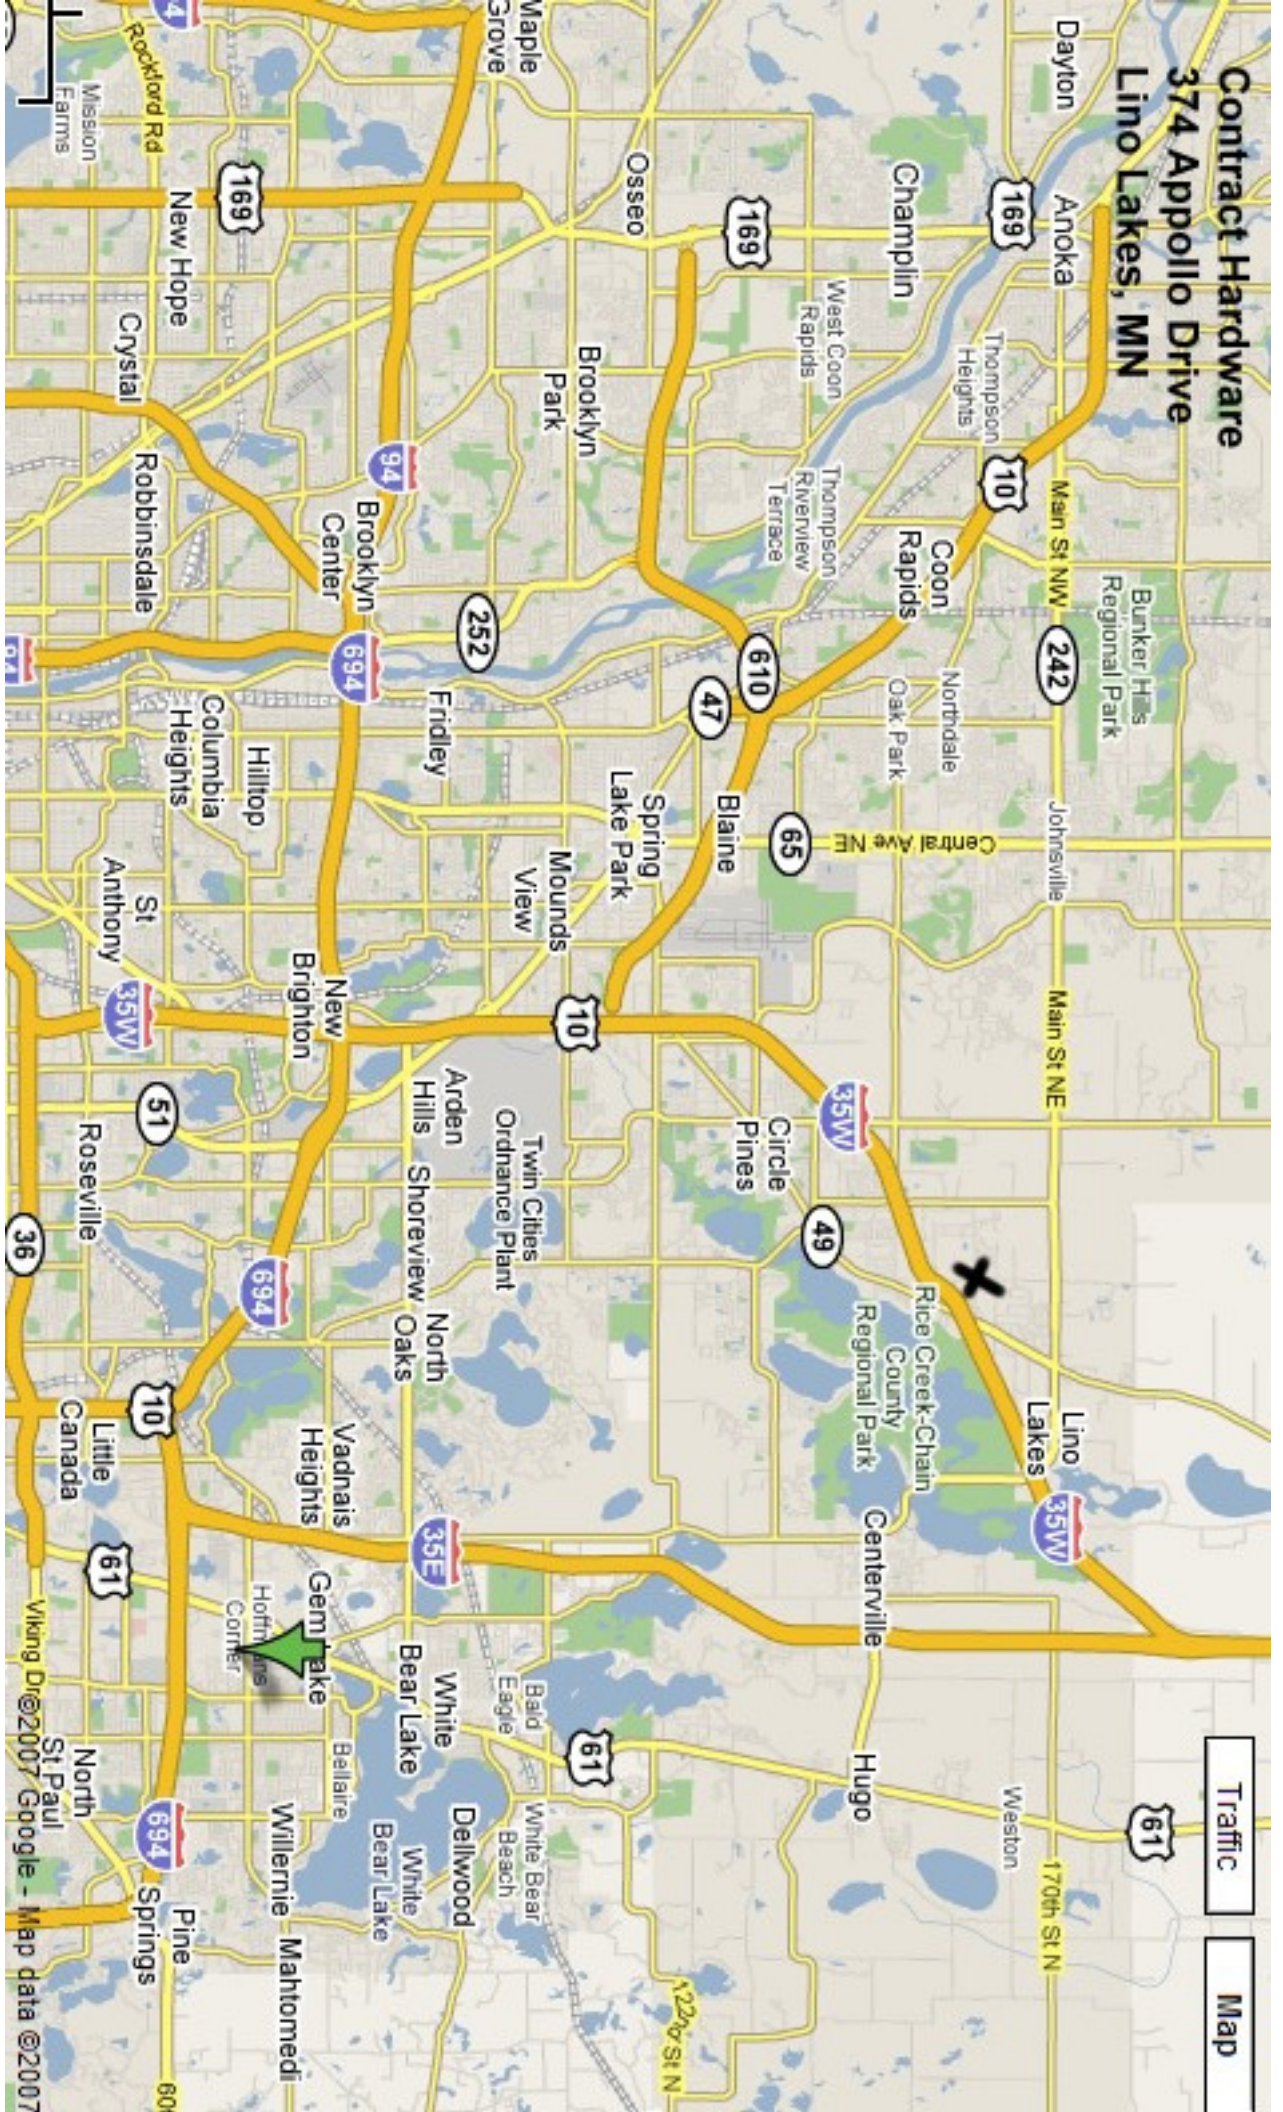

Contract Hardware
374 Appollo Drive
Lino Lakes, MN

Traffic

Map

Contract Hardware
374 Appollo Drive
Lino Lakes, MN

- Traffic
- Map
- Satellite
- Hybrid